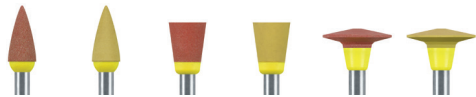

## DIALITE® LD ADJUSTING, FINISHING & POLISHING SYSTEM FOR LITHIUM DISILICATE

B-3798B-REV2-5022182L0-05.15

©2015 Brasseler USA. All rights reserved. Made in the U.S.A.

Order Number:

**K0263**

Figure Number	W16MLD	W16FLD	W17MLD	W17FLD	W18MLD	W18FLD
Head Size (1/10 mm)	040	040	060	060	100	100
Head Length (mm)	10.0	10.0	7.5	7.5	2.5	2.5

Figure Number	LD11MLD	8801LDF	801LDEF	8369DF	369DEF	8856DF	856DEF
Head Size (1/10 mm)	030	014	014	025	025	016	016
Head Length (mm)	7.5	–	–	5.5	5.5	8.0	8.0

Only Available Direct from your Brasseler Representative  
 To order call 800.841.4522 or fax 888.610.1937  
 In Canada call 800.363.3838 or fax 866.330.4454  
 Visit our website at [BrasselerUSA.com](http://BrasselerUSA.com)